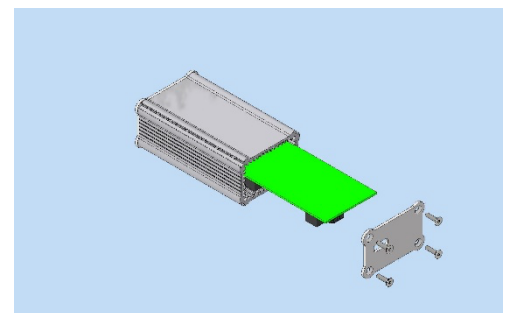

Optional external rechargeable battery