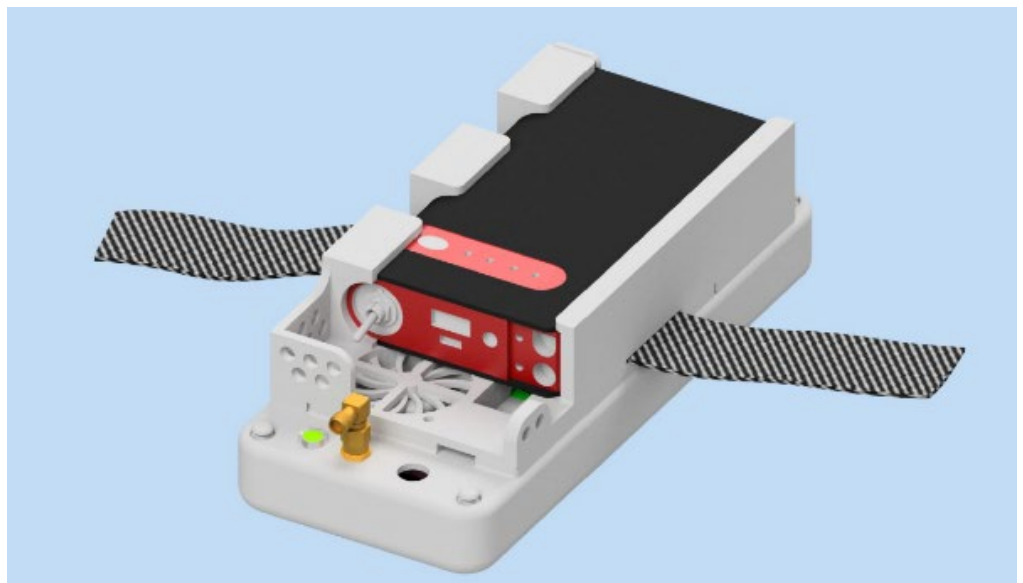

ACT-FMU (Flexible Measurement Unit)

Autonomous measurements of mobile radio quality, around the clock

ACT-FMU autonomous driving test systems provide around-the-clock, year-round monitoring. ACT-FMU boxes are placed in cabs or stationary and controlled remotely from a single server.

ACT-FMU boxes support single, group or fleet operation and provide continuous secure data collection and transmission for any number and size of networks of all network technologies. Equipped with the latest smartphones, the boxes thus provide a highly autonomous and stable platform for reliable and accurate mobile network measurements.

Measurement system of the FMU

Optional external rechargeable battery

AUTONOMOUS

Autonomous measuring systems operate unattended, around the clock. They can be used in all types of vehicles or stationary.