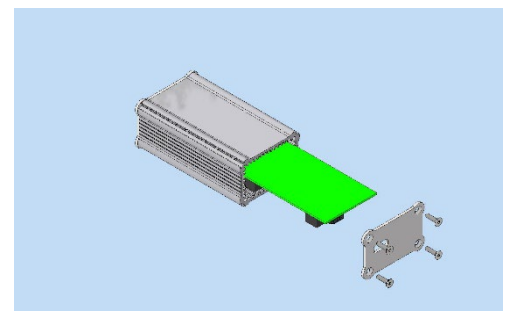

Optional external rechargeable battery

AUTONOMOUS

Autonomous measuring systems operate unattended, around the clock. They can be used in all types of vehicles or stationary.

ACROSS NETWORKS

ACT-FMU boxes support data and voice service testing of all major network technologies: GSM, GPRS, EDGE, UMTS, HSPA, HSPA+, LTE, LTE-A carrier aggregation, 5G, WiFi.

FLEXIBLE

ACT-FMU is flexible to be used indoors in buildings or in vehicles.

It comes with an external rechargeable battery pack.

CONTACT:

Dirk Tessmer
dirk.tessmer@netcheck.de
Tel.: +49 (0) 179 – 3 44 00 99

NET CHECK
c/o FOCUS INFOCOM
Informatik und
Telekommunikation GmbH
Heinrichstrasse 2
D-64283 Darmstadt
www.netcheck.de