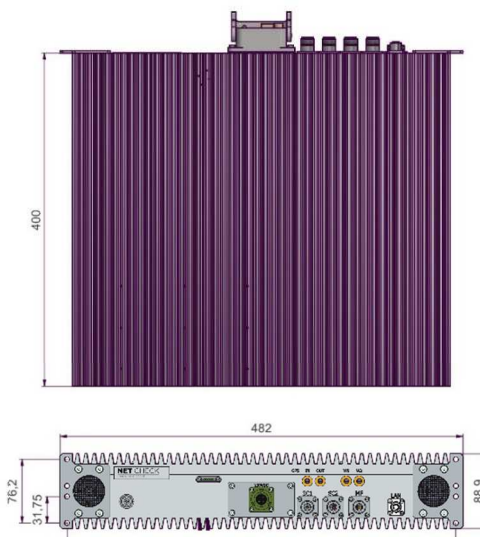

VERSATILE

The frequency scanners used can measure different technologies simultaneously in order to reliably detect mutual influences.

Low installation depth due to advanced components

Contact:

Dirk Tessmer
dirk.tessmer@netcheck.de
Tel.: +49 (0) 179 – 3 44 00 99